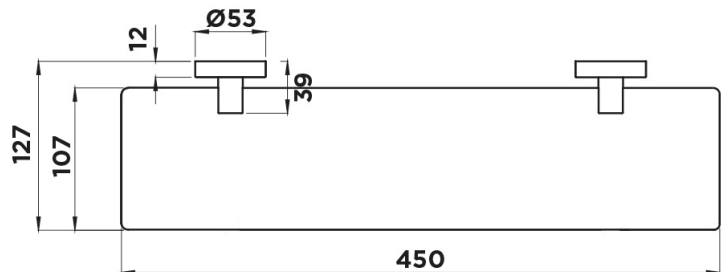

SCAN FOR MORE

A BRAND BY
BRASSHARDS
— GROUP —